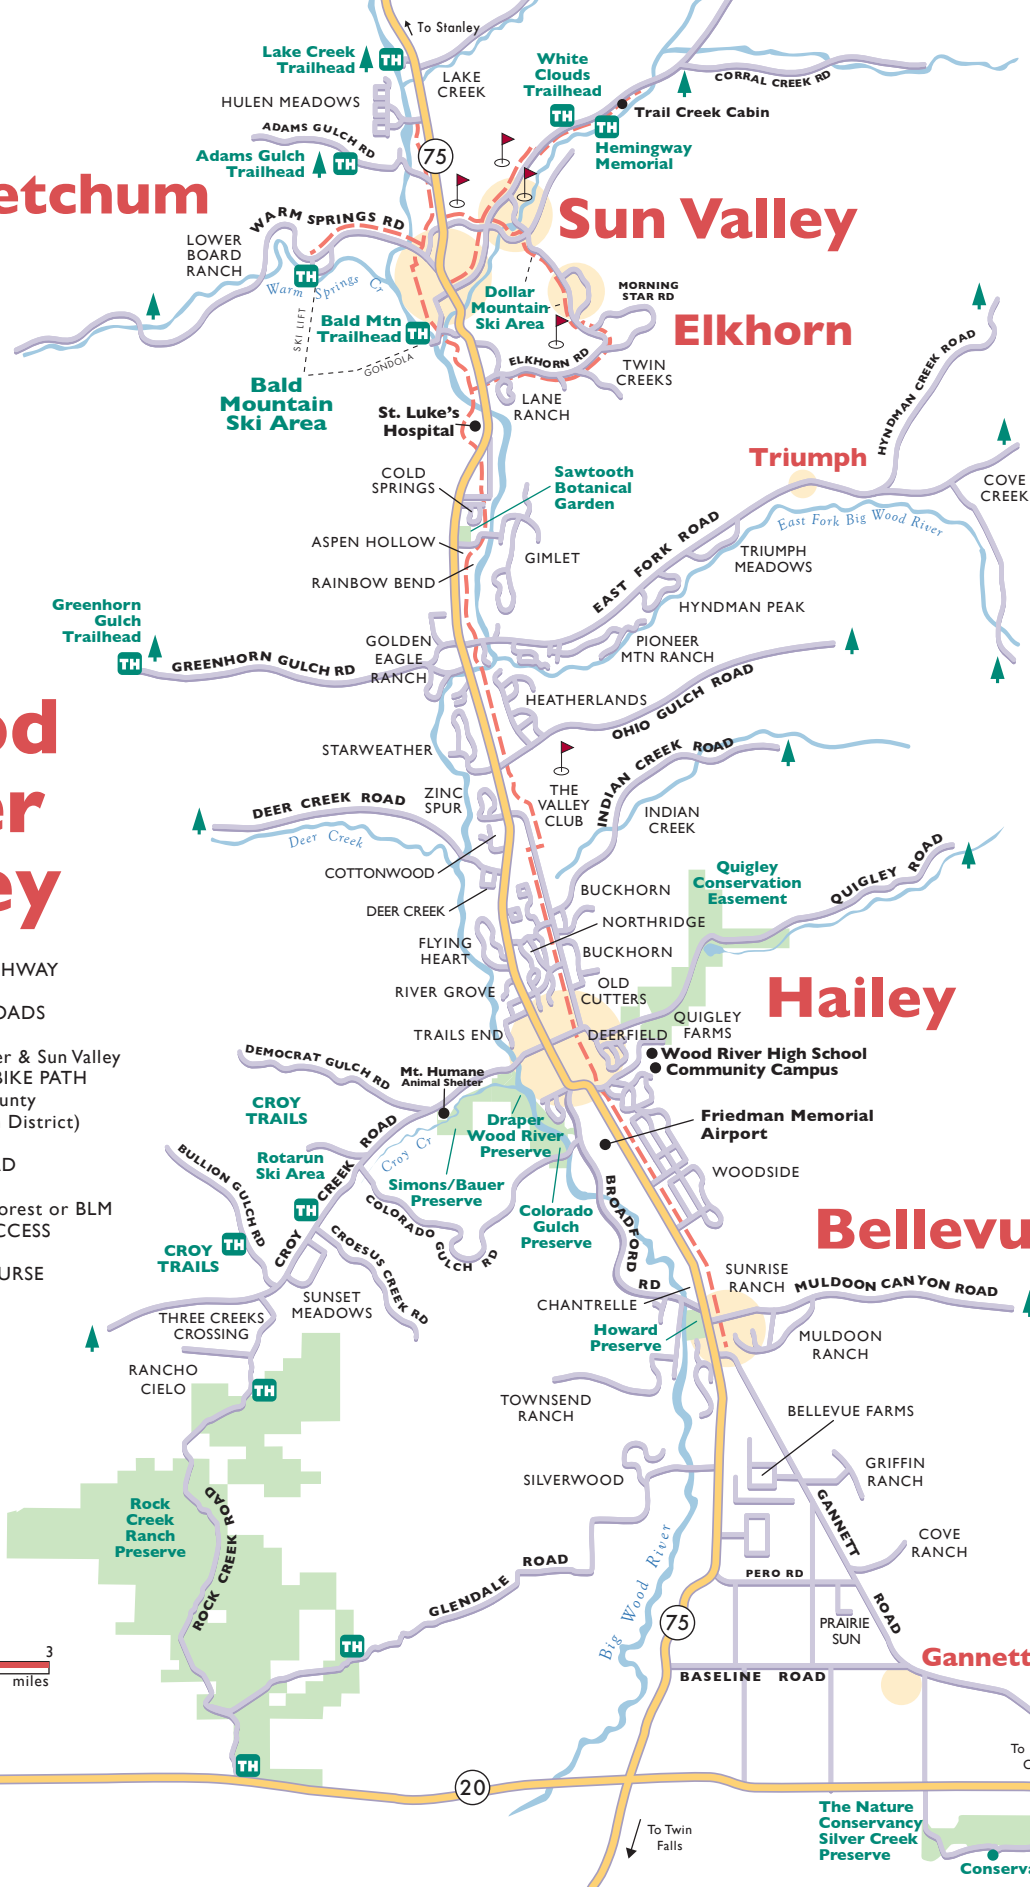

Ketchum

Sun Valley

Elkhorn

Triumph

Wood River Valley

Hailey

Bellevue

Gannett

- MAIN HIGHWAY
- OTHER ROADS
- Wood River & Sun Valley TRAILS - BIKE PATH (Blaine County Recreation District)
- TRAILHEAD
- National Forest or BLM PUBLIC ACCESS
- GOLF COURSE

0 1 2 3 miles
Map not drawn to scale. Mileage is approximate.

©2023 E.B. PHILLIPS

← To Fairfield, Boise

To Twin Falls

To Picabo, Carey

The Nature Conservancy Silver Creek Preserve
Conservation Center